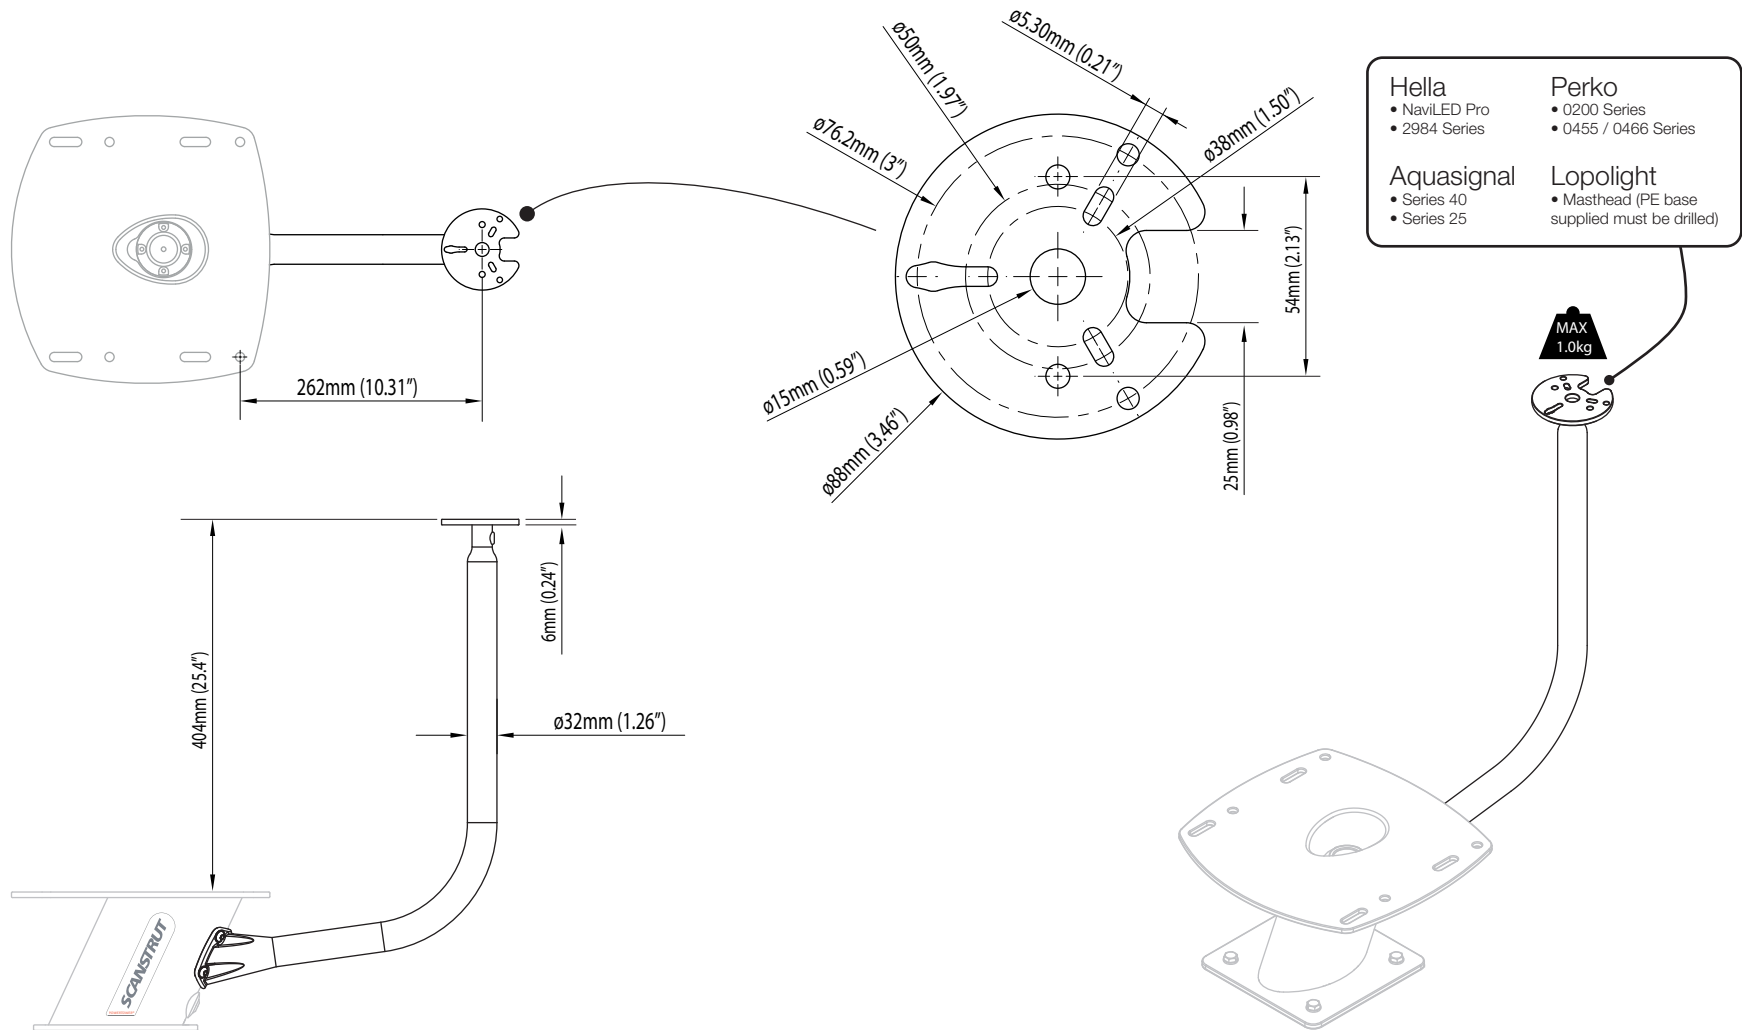

Light Bar (APT-LB-01)

For help & information
 email: technical@scanstrut.com
 tel: +44 (0) 1803 863800

SCANSTRUT.
 designed for life at sea